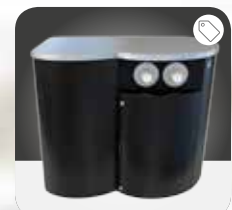

## JURA F9

As well as classics such as ristretto, espresso, coffee, latte macchiato and cappuccino, **the JURA F9 also produces the perfect flat white**, the latest exciting drink from overseas, and the popular caffè latte.

Espresso

Ristretti

Ristretto

Milk Foam

Universal Fridge

Universal Cabinet

Cup Warmer