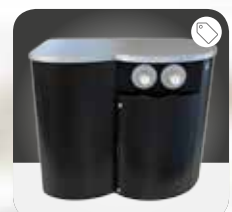

## COFFETEK VITRO ESPRESSO BEAN TO CUP COFFEE MACHINE

A **STYLISH** MACHINE DELIVERING FRESH COFFEE **STRAIGHT FROM THE BEAN.**

The Vitro Espresso with its **expertly designed high pressure 9 bar brewing system** and three soluble canisters serves a wide drink selection, including all your **coffee shop favourites** from hot chocolate to authentic espresso and espresso based speciality coffees.

## MENU & ACCESSORIES

Cappuccino

Espresso

Black coffee

Café Latte

Café Au Lait

Chocolate

Chocolatte

Café Mocha

Latte Macchiato

Hot water

Base Cabinet

Universal Cabinet

Cup Warmer & Coin/Token Validator