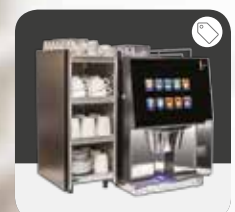

VITRO

THE WATER & COFFEE COMPANY

COFFETEK VITRO 4 & 6 SOLUBLE COFFEE MACHINES

AVAILABLE IN **TWO CAPACITIES** TO PROVIDE YOUR **ULTIMATE COFFEE SOLUTION**.

A **stunning machine** for soluble drinks featuring a **four-canister configuration** to deliver two coffees, chocolate and milk with the ability to substitute other soluble products into the canisters as required.

The Vitro 4 & 6 both serve a **wide drinks selection including all your coffee shop favourites**. Two capacities are available with the larger Vitro 6 delivering **30% more drinks** than the Vitro 4, perfect for high volume sites.

🗑 Chargeable Item

† Available as a factory upgrade. Request when ordering.

MENU & ACCESSORIES

Cappuccino

Espresso

Black coffee

Café Latte

Café Au Lait

Chocolate

Chocolatte

Café Mocha

Latte Macchiato

Hot water

Base Cabinet

Universal Cabinet

Cup Warmer & Coin/Token Validator